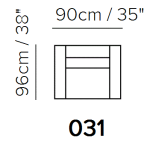

■ vers. 009

■ vers. 009

■ vers. 031

SCHEMATICS

TECHNICAL INFORMATION

	COVERING	Leather <input checked="" type="checkbox"/>					
	LEGS	Wood <input type="checkbox"/>	Metal <input checked="" type="checkbox"/>	Plastic <input type="checkbox"/>	Castors <input type="checkbox"/>	Upholstered <input type="checkbox"/>	
	FILLING	Arms	<input type="checkbox"/> Fiber <input checked="" type="checkbox"/> Foam <input checked="" type="checkbox"/> Feather/Fiber Mix <input type="checkbox"/> Feather	Seat cushion	<input type="checkbox"/> Fiber <input checked="" type="checkbox"/> Foam <input type="checkbox"/> Feather/Fiber Mix <input type="checkbox"/> Feather	Back cushion	<input type="checkbox"/> Fiber <input checked="" type="checkbox"/> Foam <input checked="" type="checkbox"/> Feather/Fiber Mix <input type="checkbox"/> Feather
	COMFORT	Standard Comfort <input checked="" type="checkbox"/>	Firm Comfort <input checked="" type="checkbox"/>				
	FUNCTION	Bed <input type="checkbox"/>	Electric motion <input type="checkbox"/>	Motion <input type="checkbox"/>	Recliner <input type="checkbox"/>	Sliding <input type="checkbox"/>	
	OPTIONS	Nails <input type="checkbox"/>	Removable <input type="checkbox"/>	Contrast Stitching <input type="checkbox"/>			

NOTES

- Model also available with thick leather (cat. 60) with model code Sxxx.
- Tight Seat Cushion (the seat cushions of the models are fixed to the frame)
- Tight Back Cushion (the back cushions of the models are fixed to the frame)
- Wood Frame
- With Feet Assembled (the model will be loaded with feet already mounted on the sofa)
- Plastic Wrap (the model will be wrapped in a plastic bag)
- Feet available in metal finishings 77 (Glossy Chromed) / 78 (Glossy Black)
- Feet height 14,0 cm
- Only version 031 is with feather/fibre/foam filling.