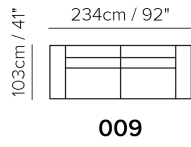

SCHEMATICS