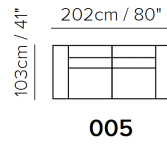

■ vers. 009

■ vers. 009

■ vers. 031

SCHEMATICS

TECHNICAL INFORMATION

	COVERING	Leather <input checked="" type="checkbox"/>					
	LEGS	Wood <input type="checkbox"/>	Metal <input checked="" type="checkbox"/>	Plastic <input type="checkbox"/>	Castors <input type="checkbox"/>	Upholstered <input type="checkbox"/>	
	FILLING	Arms	<input type="checkbox"/> Fiber <input checked="" type="checkbox"/> Foam <input checked="" type="checkbox"/> Feather/Fiber Mix <input type="checkbox"/> Feather	Seat cushion	<input type="checkbox"/> Fiber <input checked="" type="checkbox"/> Foam <input type="checkbox"/> Feather/Fiber Mix <input type="checkbox"/> Feather	Back cushion	<input type="checkbox"/> Fiber <input checked="" type="checkbox"/> Foam <input checked="" type="checkbox"/> Feather/Fiber Mix <input type="checkbox"/> Feather
	COMFORT	Standard Comfort <input checked="" type="checkbox"/>	Firm Comfort <input checked="" type="checkbox"/>				
	FUNCTION	Bed <input type="checkbox"/>	Electric motion <input type="checkbox"/>	Motion <input type="checkbox"/>	Recliner <input type="checkbox"/>	Sliding <input type="checkbox"/>	
	OPTIONS	Nails <input type="checkbox"/>	Removable <input type="checkbox"/>	Contrast Stitching <input type="checkbox"/>			

NOTES

- Model also available with thick leather (cat. 60) with model code Sxxx.
- Tight Seat Cushion (the seat cushions of the models are fixed to the frame)
- Tight Back Cushion (the back cushions of the models are fixed to the frame)
- Wood Frame
- With Feet Assembled (the model will be loaded with feet already mounted on the sofa)
- Plastic Wrap (the model will be wrapped in a plastic bag)
- Feet available in metal finishings 77 (Glossy Chromed) / 78 (Glossy Black)
- Feet height 14,0 cm
- Only version 031 is with feather/fibre/foam filling.