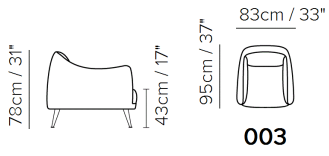

■ vers. 003

■ vers. 003

■ vers. 003

SCHEMATICS

TECHNICAL INFORMATION

	COVERING	Leather <input checked="" type="checkbox"/>	Soft Cover <input checked="" type="checkbox"/>			
	LEGS	Wood <input type="checkbox"/>	Metal <input checked="" type="checkbox"/>	Plastic <input type="checkbox"/>	Castors <input type="checkbox"/>	Upholstered <input type="checkbox"/>
	FILLING	Arms <input type="checkbox"/> Fiber <input checked="" type="checkbox"/> Foam <input type="checkbox"/> Feather/Fiber Mix <input type="checkbox"/> Feather	Seat cushion <input type="checkbox"/> Fiber <input checked="" type="checkbox"/> Foam <input type="checkbox"/> Feather/Fiber Mix <input type="checkbox"/> Feather	Back cushion <input type="checkbox"/> Fiber <input checked="" type="checkbox"/> Foam <input type="checkbox"/> Feather/Fiber Mix <input type="checkbox"/> Feather		
	COMFORT	Standard Comfort <input checked="" type="checkbox"/>	Firm Comfort <input type="checkbox"/>			
	FUNCTION	Bed <input type="checkbox"/>	Electric motion <input type="checkbox"/>	Motion <input type="checkbox"/>	Recliner <input type="checkbox"/>	Sliding <input type="checkbox"/>
	OPTIONS	Contrast Stitching <input type="checkbox"/>	Nails <input type="checkbox"/>	Removable <input type="checkbox"/>		

NOTES

- Tight Seat Cushion (the seat cushions of the models are fixed to the frame)
- Tight Back Cushion (the back cushions of the models are fixed to the frame)
- Wood Frame
- Without Feet Assembled (the feet will be in a bag inside the package)
- Plastic Wrap (the model will be wrapped in a plastic bag)
- Feet available in metal finishing 75 (Glazed Nickel)
- Feet height 18,0 cm